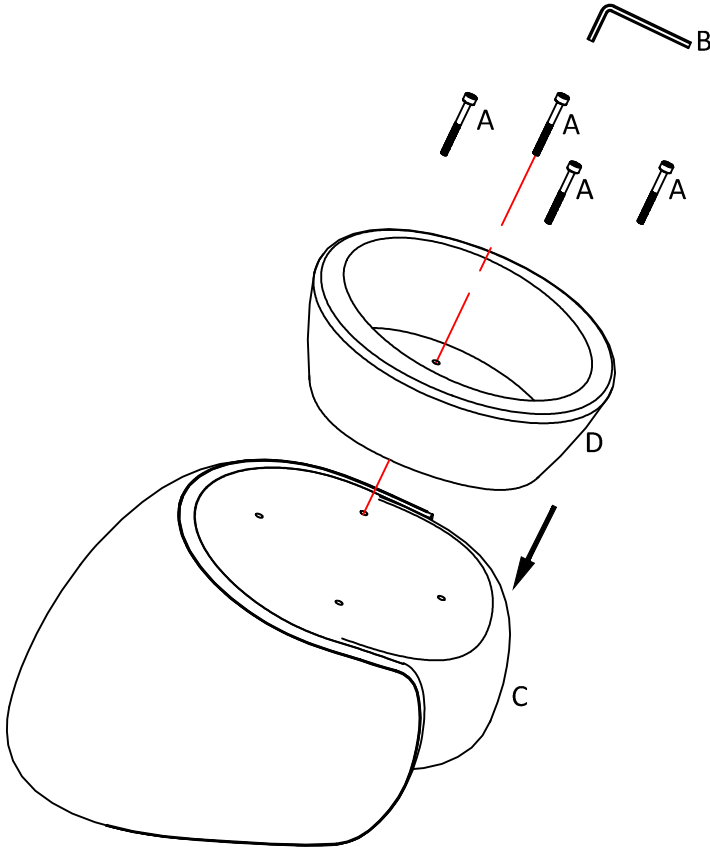

INSTRUCTION

Step 1

***Bloomingville**®
-EVER CHANGING HOMES