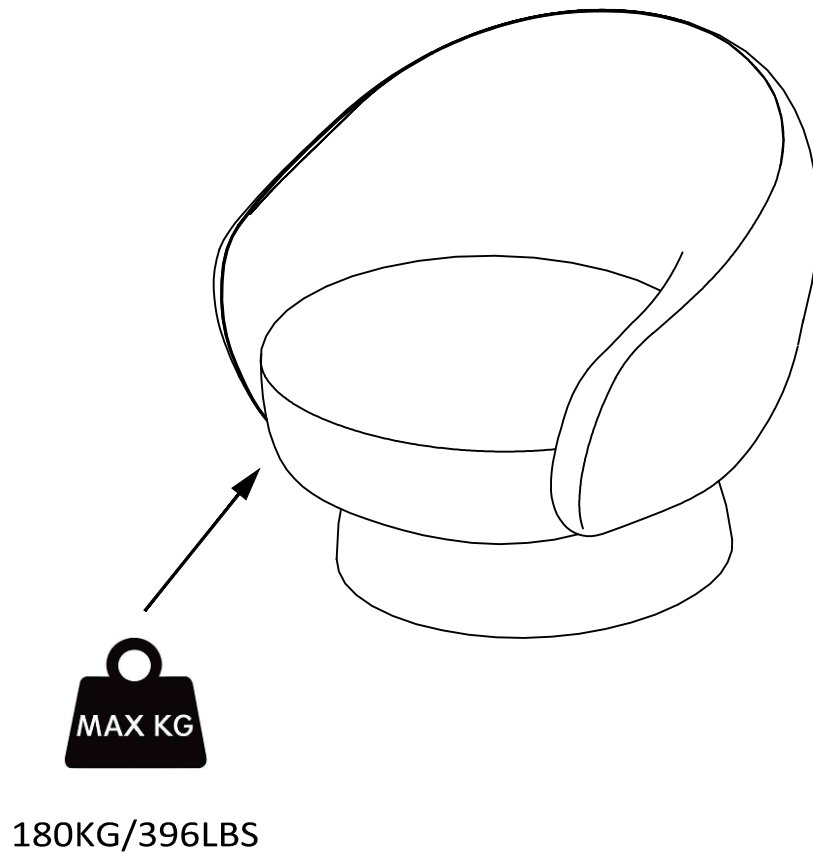

ASSEMBLY INSTRUCTION

Ted Lounge Chair, White, Polyester

82048653

***Bloomingville**[®]
-EVER CHANGING HOMES

COMPONENT LIST

A-4PCS

B-1PC

C-1PC

D-1PC

***Bloomingville**[®]
-EVER CHANGING HOMES

INSTRUCTION

Step 1

***Bloomingville**[®]
-EVER CHANGING HOMES

INSTRUCTION

Step 2

***Bloomingville**[®]
-EVER CHANGING HOMES