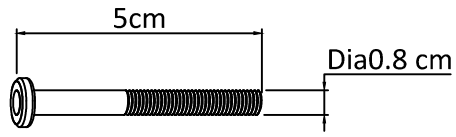

ASSEMBLY INSTRUCTION

Ted Lounge Chair, White, Polyester

82048653

***Bloomingville**[®]
-EVER CHANGING HOMES

COMPONENT LIST

A-4PCS

B-1PC

C-1PC