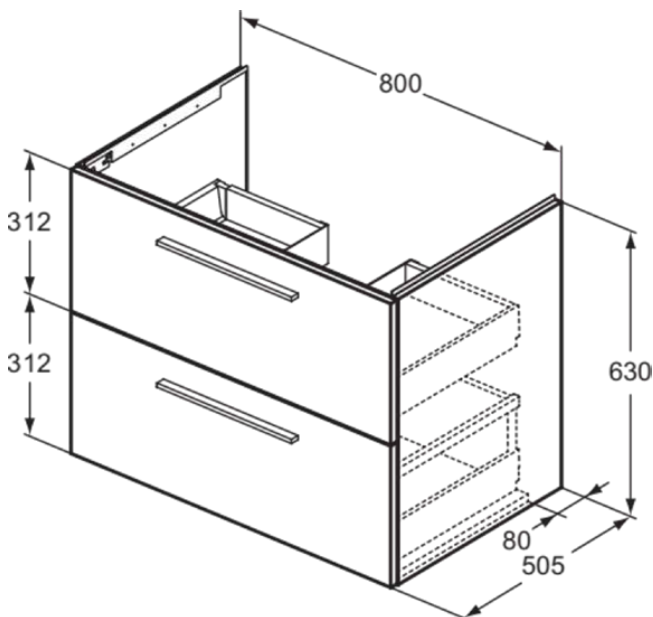

I.LIFE B

T5272DU

I.LIFE B | Basin unit 800x505x630 mm in matt white finish, 2 drawer | Soft close, Sustainably sourced wood

Image & drawing

General information

Product type:	Furniture
Sub product type:	Basin unit
Brand:	Ideal Standard
Suite name:	I.LIFE B
Designer:	Palomba Serafini Associati
Colour:	DU - Matt White
Surface finish effect:	matt
Height (mm):	630
Width (mm):	800
Length / Projection (mm):	505
Fixing method:	Fixing set
Net weight (kg):	34.60
EAN code:	8014140502425

Features

Soft close

Sustainably sourced wood

Downloads

- [Installation Guide](#)
- [Spare Parts List](#)

Product specifications

Closing mechanism:	Soft-closing
Colour code:	DU
Colour description:	matt white
Corner model:	No
Full extraction drawer:	Yes
Handle(s):	Required
Legs adjustable:	No
Material:	Wood
Material quality of structure / body:	MFC (Class E1)/MDF
Amount of doors (total):	0
Amount of doors, left-opening:	0
Amount of doors, right-opening:	0
Amount of drawers (total):	2
Amount of external drawers:	2
Amount of internal drawers:	0
Amount of open compartments:	0
Amount of rolling doors:	0
Amount of shelves:	0
Amount of sliding doors:	0
Amount of tumble doors:	0
Opening mechanism:	Pull-to-open

I.LIFE B

T5272DU

I.LIFE B | Basin unit 800x505x630 mm in matt white finish, 2 drawer | Soft close, Sustainably sourced wood

Product specifications

PVD technology:	No
Reversible door:	No
Surface finish effect:	matt
Sustainably sourced wood:	Yes
With cutout section:	No
With interior lighting:	No
With legs:	No
With socket outlet:	No
With worktop:	No
Fixing method:	Fixing set
Mounting method:	Wall