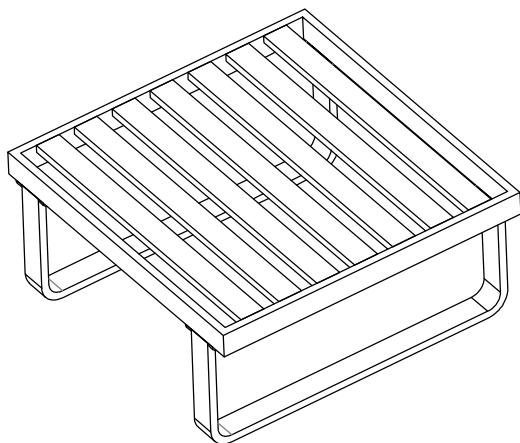

Footstool  
 Gray  
 # 3500-C

ITALIAN  

---

 style

F

1PCS

L

2PCS

I

1PCS

O

M6\*15  
 8PCS

T

1PCS