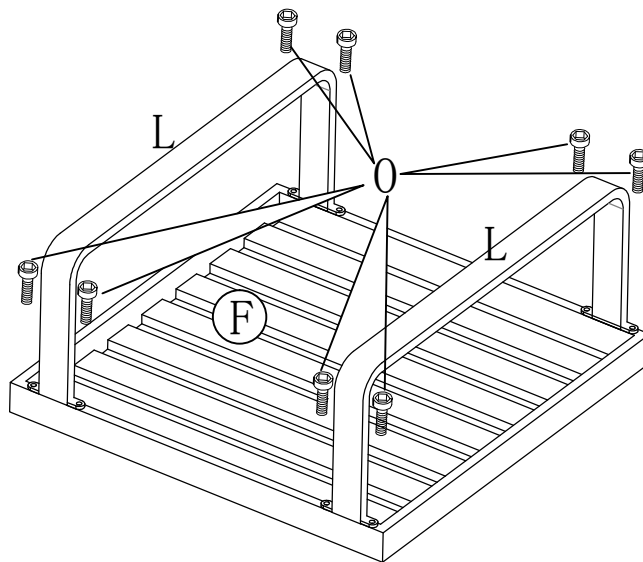

Footstool  
 Gray  
 # 3500-C

ITALIAN  

---

 style

F

1PCS

L

2PCS

I

1PCS

O

M6\*15  
 8PCS

T

1PCS