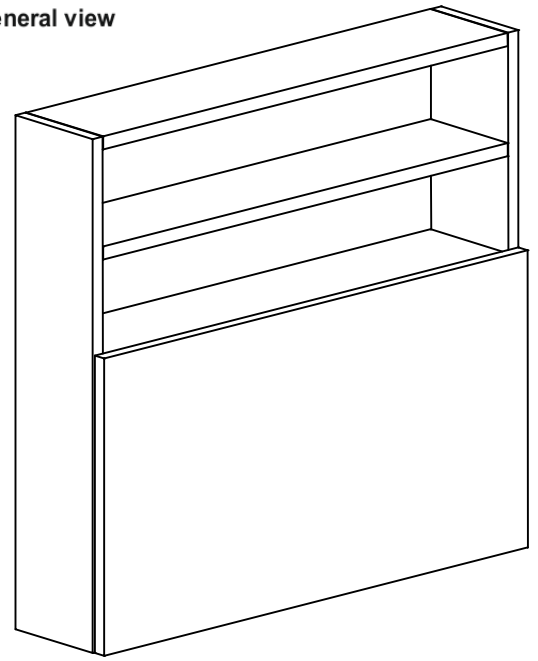

This unit should be assembled by two people

General view

ACCESSORY LIST

C	D	MK	G1	V2	V1	D	L	
Hinge 2 x	Hinge Sole 2 x	Cover scissors 2 x	Nail 20 x	Screw 4x50 24 x	Screw 3,5x16 16 x	Anchor Screw 4 x	Cabinet Hanger 4 x	Screw Tap 20 x

ASSEMBLY PIECES

NO	Thick	Lenght	Widht	Pcs.
1	18	700	150	1
2	18	700	150	1
3	18	714	150	1
4	18	714	150	4
5	18	750	405	1
6	3	750	700	1

Dear Customer,

The product you bought was subjected to all sorts of test and control before sending out to you. Even in this situation, sometimes happen that some component is damaged durin the transportation. In such please do not sent the whole article back us. Just request/order the damaged part. While requesting the required part, describe it exactly by looking to service card. Missing part will be sent you as soon as possible. Before start assembling, please check the whole components and accessories according to the lists. After being sure that every part and accessory are okay and right, start assembling. Before start assembling, please clean all the components with a damp cloth. If you bought more than one product, to prevent confusion be sure that you completed the first product. Then start the other product's assembling.