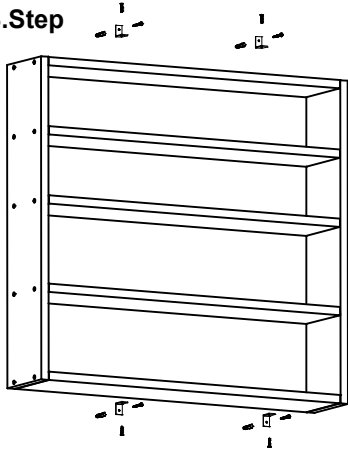

1.Step

2.Step

3.Step

4.Step