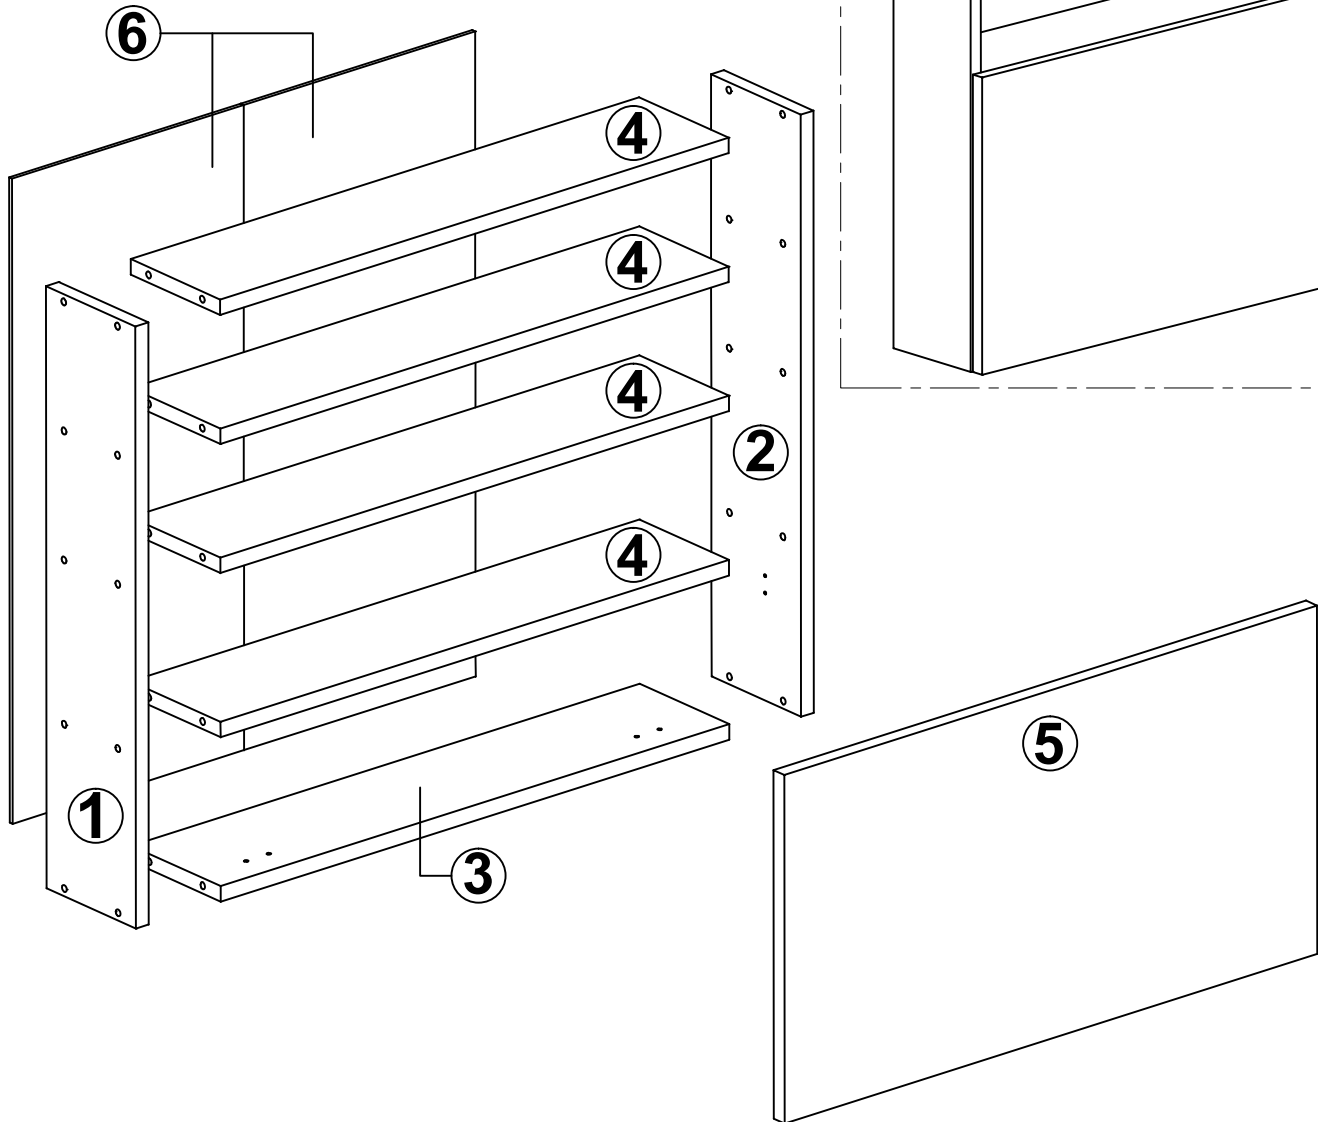

This unit should be assembled by two people

General view

ACCESSORY LIST

C	D	MK	G1	V2	V1	D	L	
Hinge 2 x	Hinge Sole 2 x	Cover scissors 2 x	Nail 20 x	Screw 4x50 24 x	Screw 3,5x16 16 x	Anchor Screw 4 x	Cabinet Hanger 4 x	Screw Tap 20 x

ASSEMBLY PIECES

NO	Thick	Lenght	Widht	Pcs.
1	18	700	150	1
2	18	700	150	1
3	18	714	150	1
4	18	714	150	4
5	18	750	405	1
6	3	750	700	1

Dear Customer,

The product you bought was subjected to all sorts of test and control before sending out to you. Even in this situation, sometimes happen that some component is damaged durin the transportation. In such please do not sent the whole article back us. Just request/order the damaged part. While requesting the required part, describe it exactly by looking to service card. Missing part will be sent you as soon as possible. Before start assembling, please check the whole components and accessories according to the lists. After being sure that every part and accessory are okay and right, start assembling. Before start assembling, please clean all the components with a damp cloth. If you bought more than one product, to prevent confusion be sure that you completed the first product. Then start the other product's assembling.