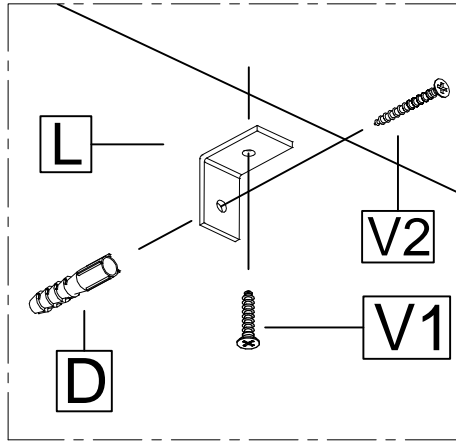

1.Step

2.Step

3.Step

4.Step