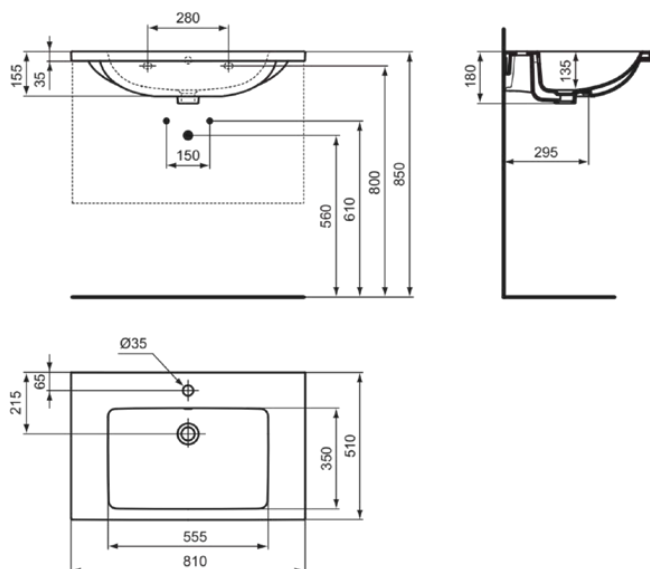

I.LIFE B

T460458

I.LIFE B | Vanity basin 810x510x180 mm in heather finish, 1 tap hole, with overflow

Image & drawing

General information

Product type:	Washbasins
Sub product type:	Vanity basin
Brand:	Ideal Standard
Suite name:	I.LIFE B
Designer:	Palomba Serafini Associati
Colour:	58 - Heather
Surface finish effect:	matt
Height (mm):	180
Width (mm):	810
Length / Projection (mm):	510
Net weight (kg):	20.50
EAN code:	8014140512004

Downloads

- [Installation Guide](#)

Product standard & certifications

Additional standards:	EN 14688
-----------------------	----------

Product specifications

Colour code:	58
Colour description:	heather
Corner model:	No
Disabled model:	No
Includes a chain eye:	No
Material:	Ceramic
Material quality:	Finefireclay
Amount of tap holes for each washbasin:	1
Amount of washbasins:	1
Overflow visible:	Yes
PVD technology:	No
Space-saving model:	No
Support plateau:	Backside / Left / Right
Surface finish effect:	matt
Tap hole position:	Centre
Type of overflow:	Round
With back wall:	No
With drain plug:	No
With overflow:	Yes
With siphon:	No
Mounting method:	Wall