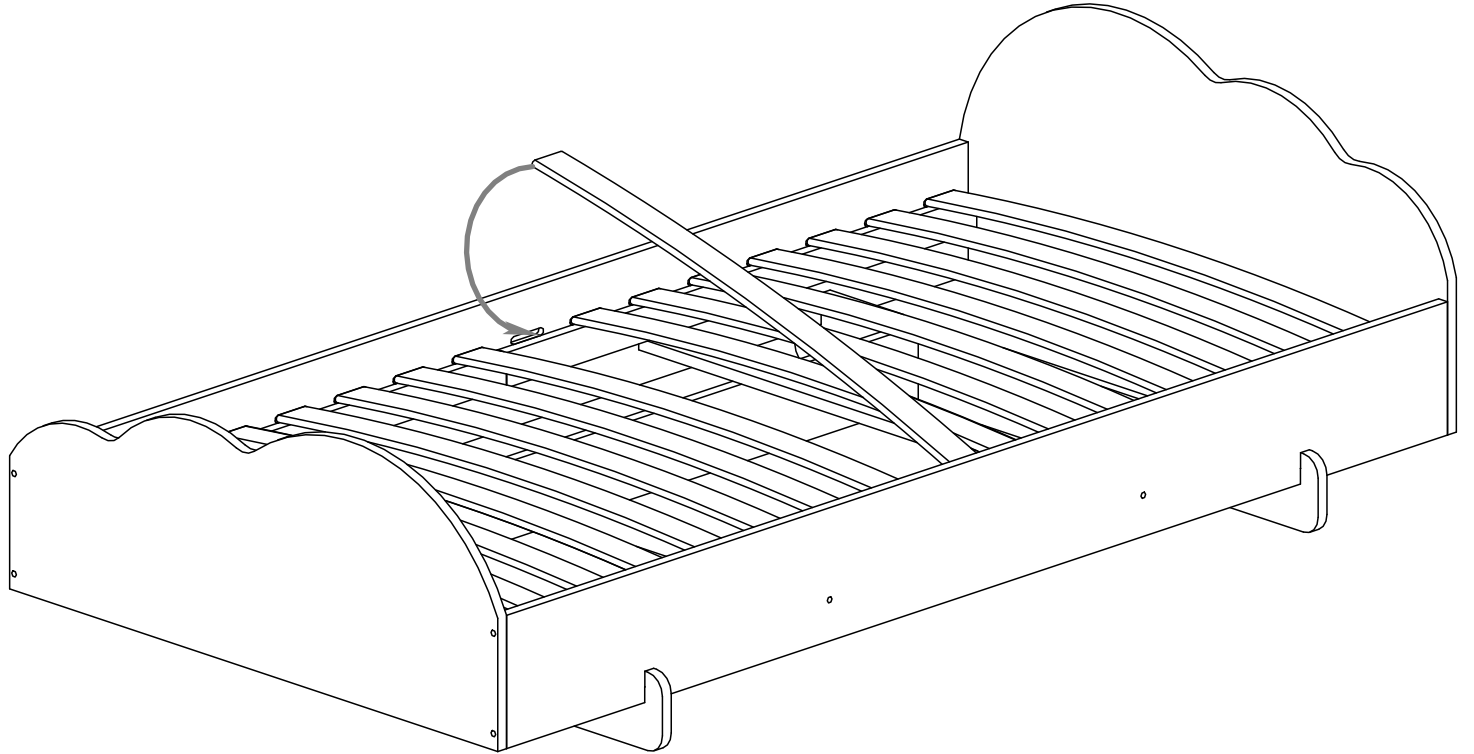

- BD1 - x1
- BD2 - x1
- BK1 - x1
- BK2 - x1
- LDS - x4
- LKS - x2/3
- NG - x2
- NGWS - x2
- ST - x16

** for a bed length over 170 cm*

For a bed lenght over 170cm

BD1

** for a bed length over 170 cm*

** for a bed length over 170 cm*

S50

S50

S50

M6x50

BD2

S50

S50

BK2

BK1

S50

M6x50

NIE SKAKAĆ
NO JUMPING

Wysokość materaca

Mattress height

min. 8 cm

max. 12 cm