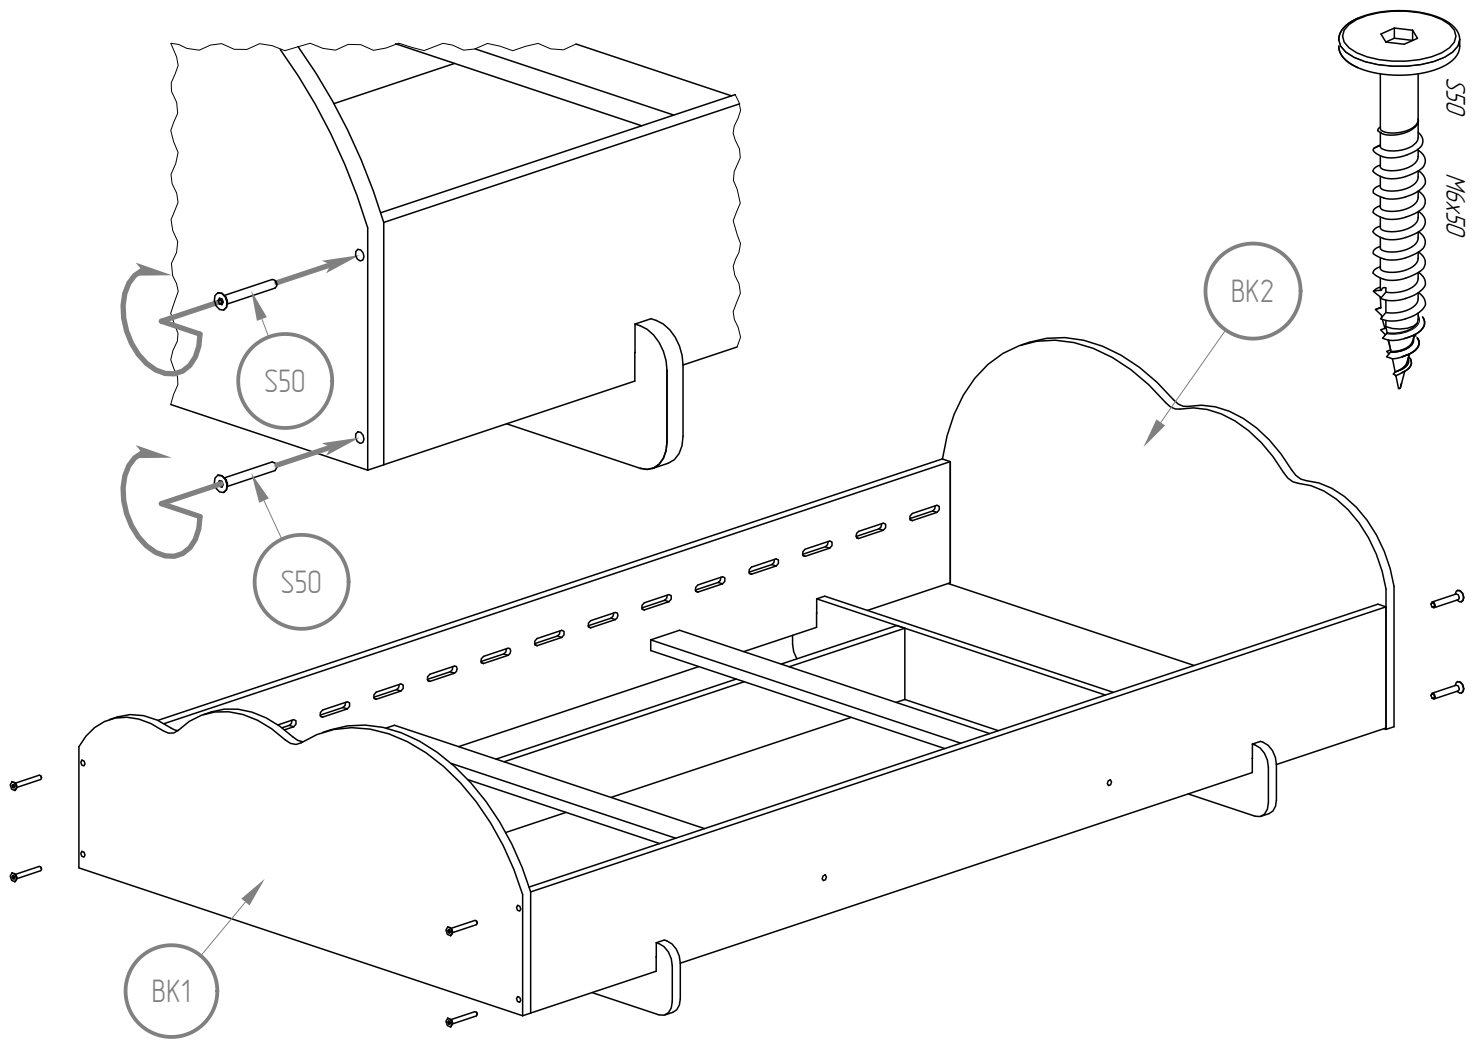

S50

S50

BK2

BK1

S50

M6x50