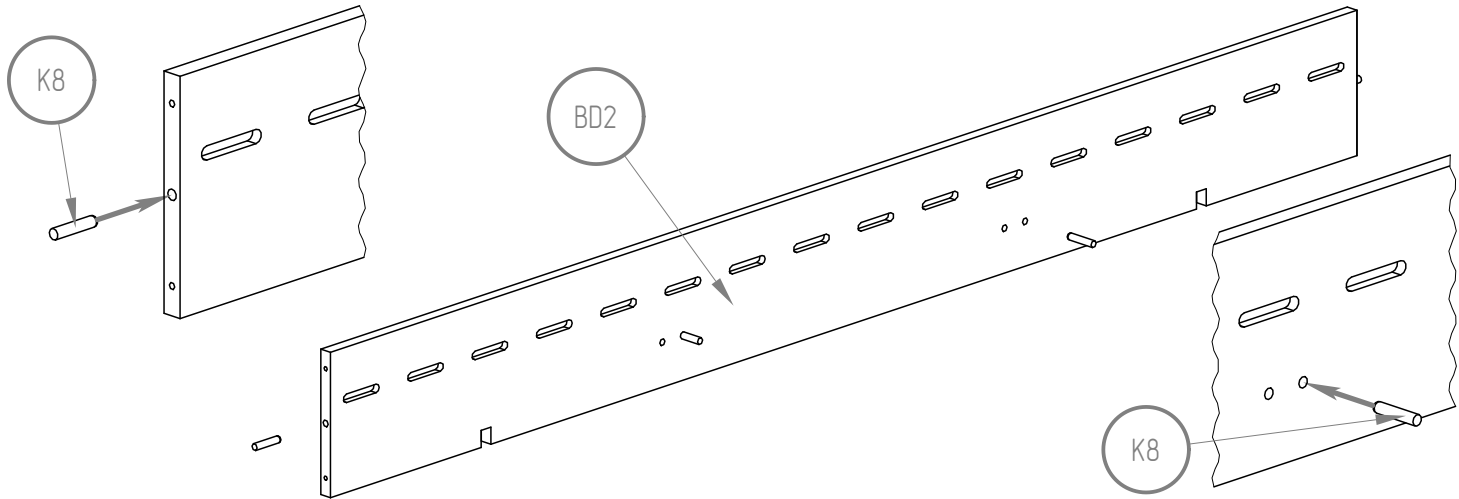

- BD1 - x1
- BD2 - x1
- BK1 - x1
- BK2 - x1
- LDS - x4
- LKS - x2/3
- NG - x2
- NGWS - x2
- ST - x16

** for a bed length over 170 cm*

For a bed lenght over 170cm

BD1

** for a bed length over 170 cm*

** for a bed length over 170 cm*

BK1

S50

M6x50

NIE SKAKAĆ
NO JUMPING

Wysokość materaca

Mattress height

min. 8 cm

max. 12 cm