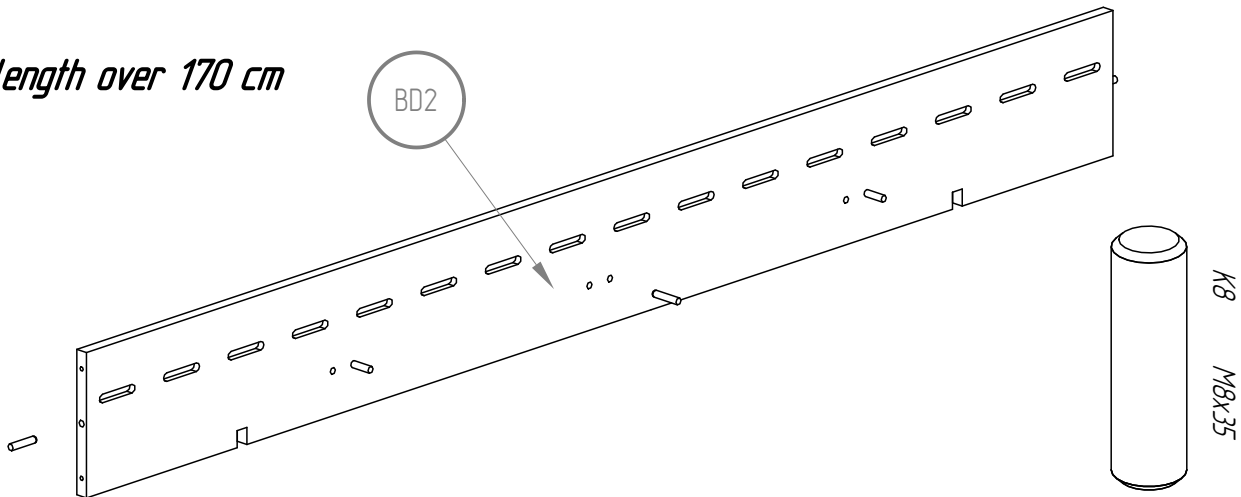

- BD1 - x1
- BD2 - x1
- BK1 - x1
- BK2 - x1
- LDS - x4
- LKS - x2/3
- NG - x2
- NGWS - x2
- ST - x16

** for a bed length over 170 cm*

For a bed lenght over 170cm

BD1

** for a bed length over 170 cm*

** for a bed length over 170 cm*

BK1

S50

M6x50

NIE SKAKAĆ
NO JUMPING

Wysokość materaca

Mattress height

min. 8 cm

max. 12 cm