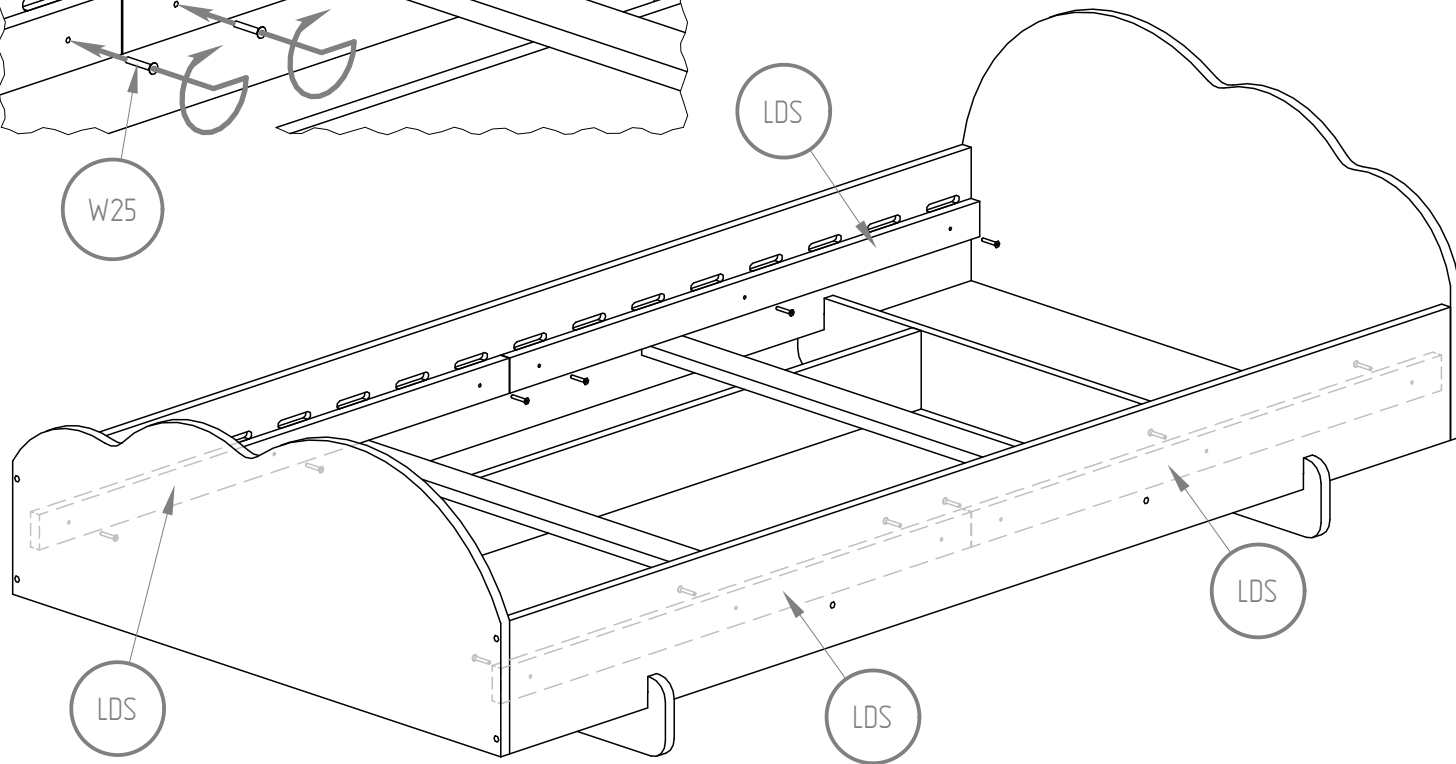

- BD1 - x1
- BD2 - x1
- BK1 - x1
- BK2 - x1
- LDS - x4
- LKS - x2/3
- NG - x2
- NGWS - x2
- ST - x16

** for a bed length over 170 cm*

For a bed lenght over 170cm

BD1

** for a bed length over 170 cm*

** for a bed length over 170 cm*

BK1

S50

M6x50

NIE SKAKAĆ
NO JUMPING

Wysokość materaca

Mattress height

min. 8 cm

max. 12 cm