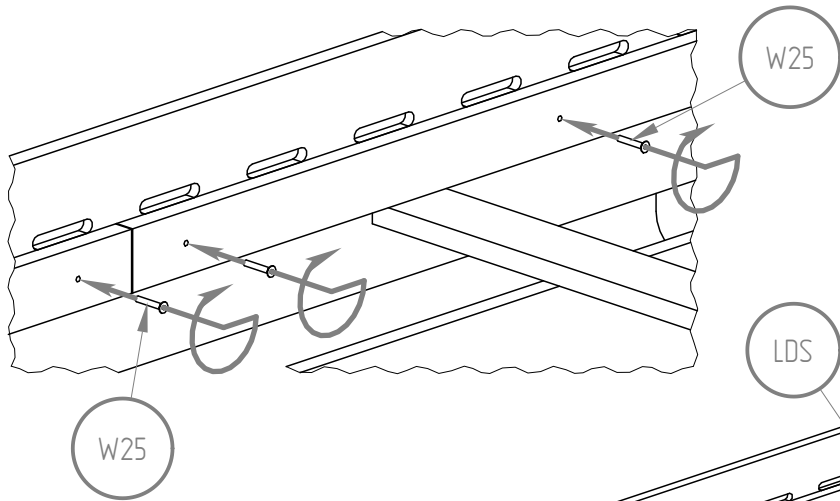

- BD1 - x1
- BD2 - x1
- BK1 - x1
- BK2 - x1
- LDS - x4
- LKS - x2/3
- NG - x2
- NGWS - x2
- ST - x16

** for a bed length over 170 cm*

For a bed lenght over 170cm

BD1

** for a bed length over 170 cm*

** for a bed length over 170 cm*

BK1

S50

M6x50

NIE SKAKAĆ
NO JUMPING

Wysokość materaca

Mattress height

min. 8 cm

max. 12 cm