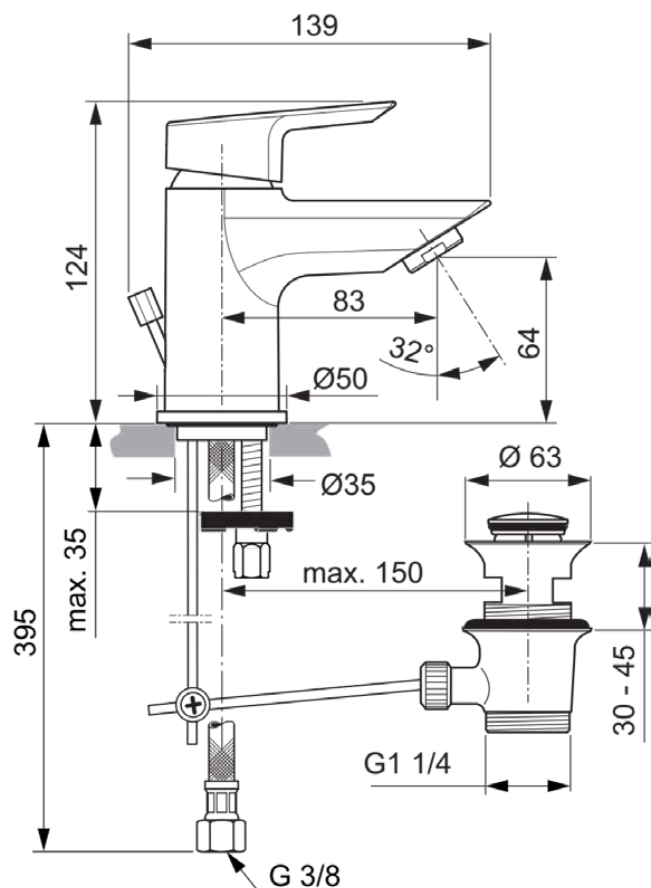

## A6566AA

TESI | Basin mixer 50x139x124 mm, 83 mm spout projection in chrome finish, 5 l/min (3 bar), with waste | EasyFix, EPD, FirmaFlow, SmartShine

### General information

Product type:	Washbasin mixers
Sub product type:	Basin mixer
Brand:	Ideal Standard
Suite name:	TESI
Designer:	Artefakt
Colour:	AA - Chrome
Surface finish effect:	glossy
Height (mm):	124
Width (mm):	50
Length / Projection (mm):	139
Fixing method:	EasyFix
Net weight (kg):	1.43
EAN code:	4015413338301