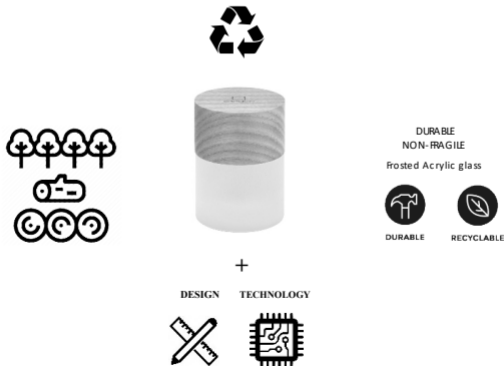

What Is Lemelia Light Made Of

We care for the environment as much as you and providing something which is sustainably designed and made is also our key product philosophy here at Gingko.

The Lemelia light is made of natural and sustainably sourced walnut/ white ash / black wood (treated black) with recyclable frosted acrylic glass. Some wood and acrylic glass we used on this product may also from recycled source.