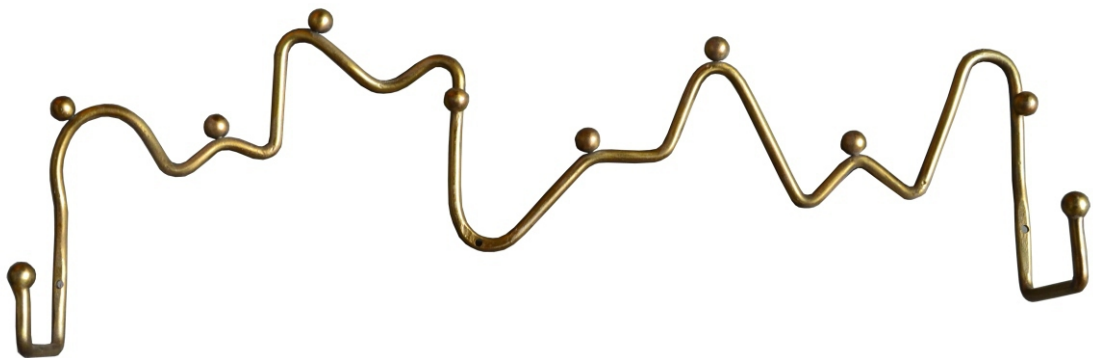

PRODUCT INFORMATION

Blu Coat Rack, Brass Metal

82057758

COMPONENT LIST

Part	Image	Quantity
A		1X
B		3X
C		3X

INSTRUCTION

Step 1

C

A

**3
KG**

**3
KG**