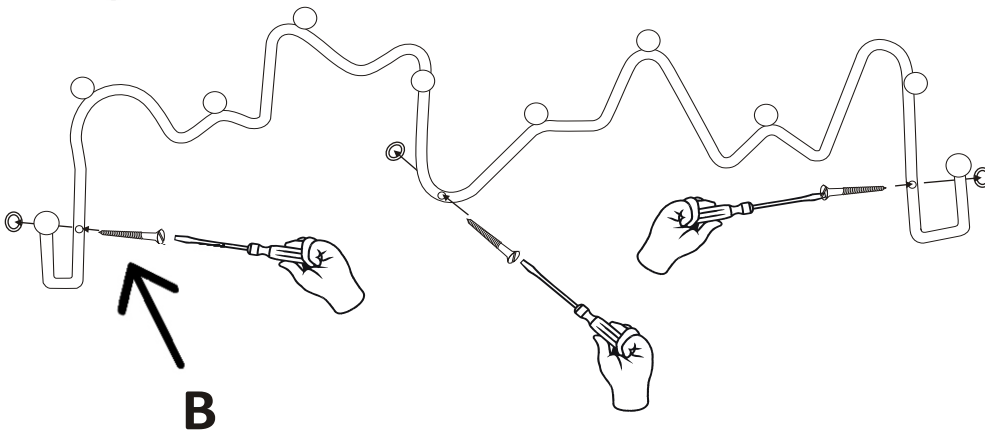

PRODUCT INFORMATION

Blu Coat Rack, Brass Metal

82057758

COMPONENT LIST

Part	Image	Quantity
A		1X
B		3X
C		3X

INSTRUCTION

Step 1

C

A

**3
KG**

**3
KG**