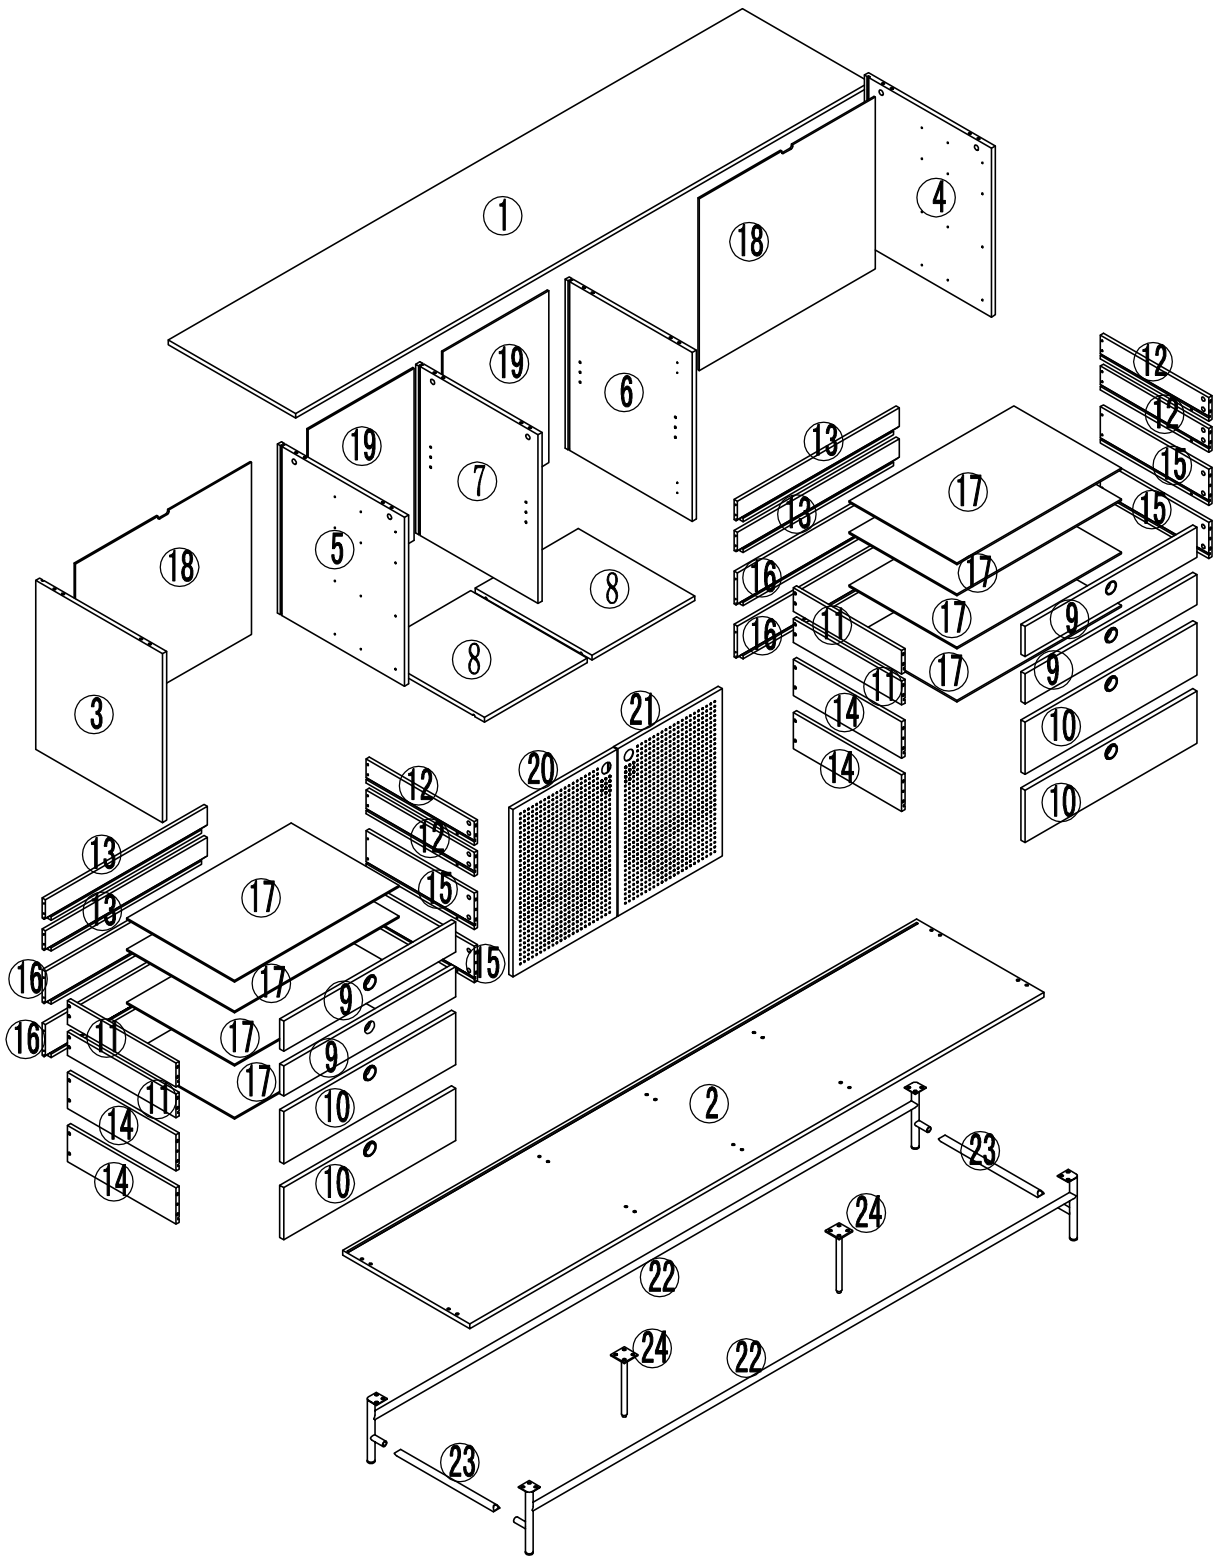

INSTRUCTION MANUAL

PUNTO.SIDEBOARD 2D/8DR

By Cambres Design

teulat

www.teulat.es

Needed for assembling

Min. two persons

Content of the boxes

Top x1

Bottom x1

Left side x1

Right side x1

Left inner division x1

Right inner division x1

Central division x1

Center shelf x2

Top drawer front x4

Bottom drawer front x4

Top drawer left x4

Top drawer right x4

Top drawer back x4

Bottom drawer left x4

Bottom drawer right x4

Bottom drawer back x4

Drawer bottom x8

Left/Right back x2

Middle back x2

Left door x1

Right door x1

Legs x2

Tube x2

Middle leg x2