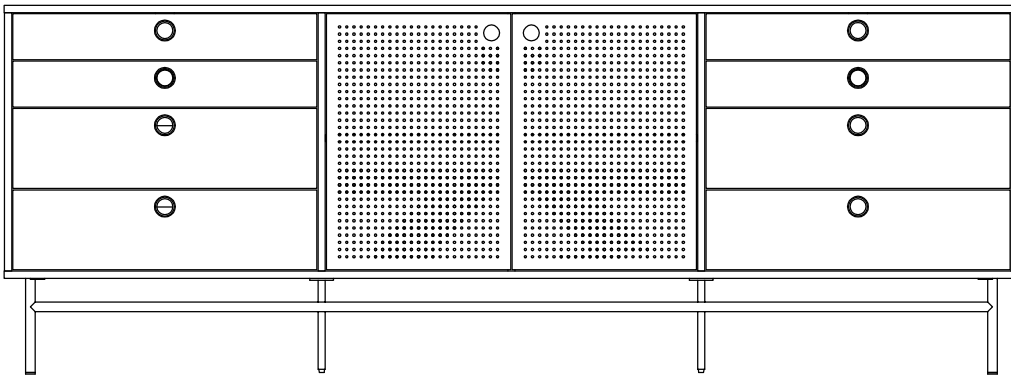

INSTRUCTION MANUAL

PUNTO.SIDEBOARD 2D/8DR

By Cambres Design

teulat

www.teulat.es

Needed for assembling

Min. two persons

Content of the boxes

Top x1

Bottom x1

Left side x1

Right side x1

Left inner division x1

Right inner division x1

Central division x1

Center shelf x2

Top drawer front x4

Bottom drawer front x4

Top drawer left x4

Top drawer right x4

Top drawer back x4

Bottom drawer left x4

Bottom drawer right x4

Bottom drawer back x4