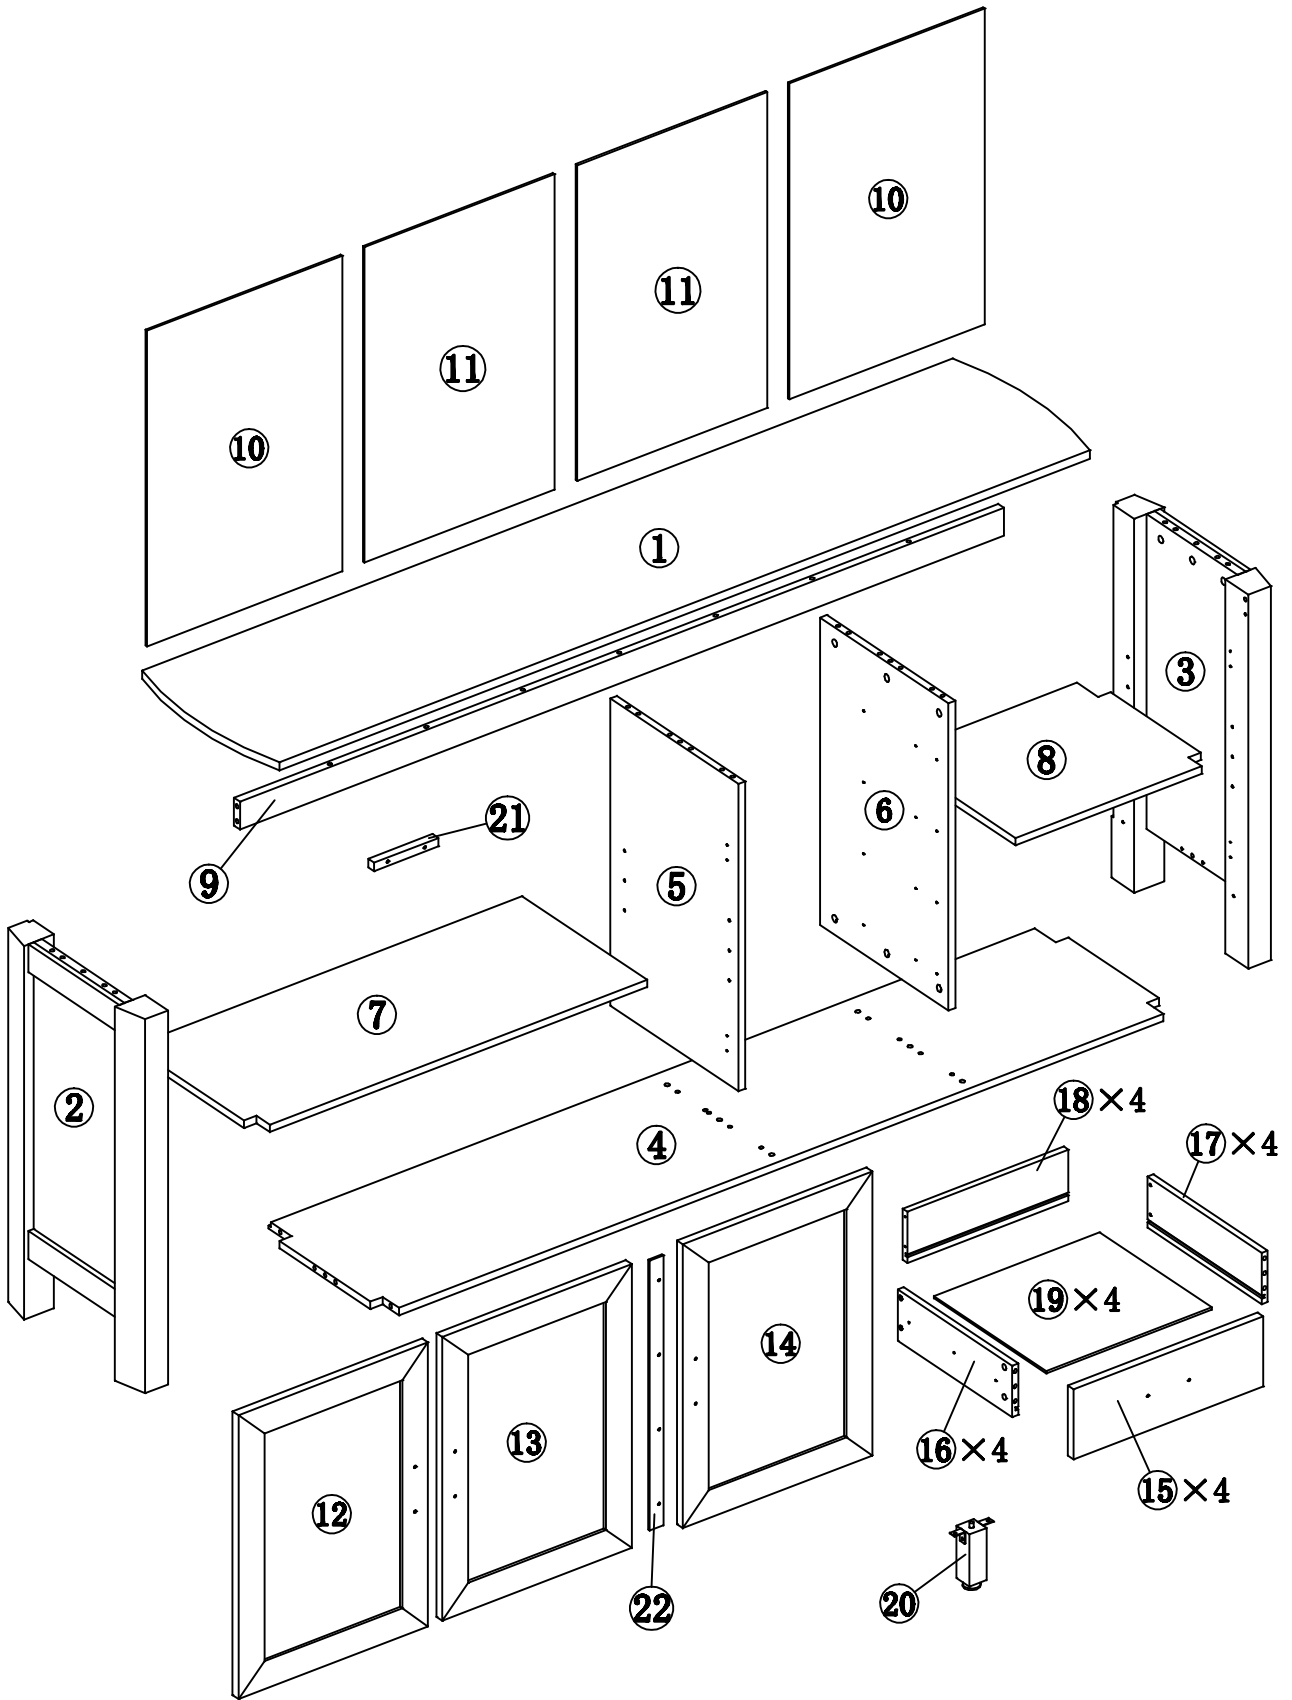

201611, 0011

Hardware List

37-A  ø8×40mm	22-B  ø6×43mm	6-C 	4-D 	50-E  ø4×14mm	4-F 	2-G 
14-H  ø4×22mm	7-I 	1-J  glue	30-K  ø14.5×12mm	8-L  ø6×41mm	2-M 	2-N 
10-O  ø3.5×16mm	4-P  ø3×12mm	1-Q 	16-R  ø4×30mm	6-S 	8-T  ø5×15mm	8-U  350mm
8-V  350mm	24-W  ø3.5×13mm	2-X  ø4×25mm	40-Y 	16-Z  ø6×31mm	16-#  ø12×10mm	

Parts List

Item No.	Description	Quantity	Remarks
1	Top	1	
2	Left side panel	1	
3	Right side panel	1	
4	Bottom	1	
5	Left middle panel	1	
6	Right middle panel	1	
7	Big adjustable shelf	1	
8	Small adjustable shelf	1	
9	Front top belt	1	
10	Left and right back panel	2	
11	Middle back panel	2	
12	Left door	1	
13	Middle door	1	
14	Right door	1	
15	Drawer front	4	
16	Drawer left side	4	
17	Drawer right side	4	
18	Drawer back	4	
19	Drawer bottom	4	
20	Adjustable leg	1	
21	Door stopper	1	
22	Door Article seam	1	

2

U×8

V×8

3

U×8

E×24

4

 K×6

Y×40

Q×1

8

9

10

V×8

W×24

Z×16