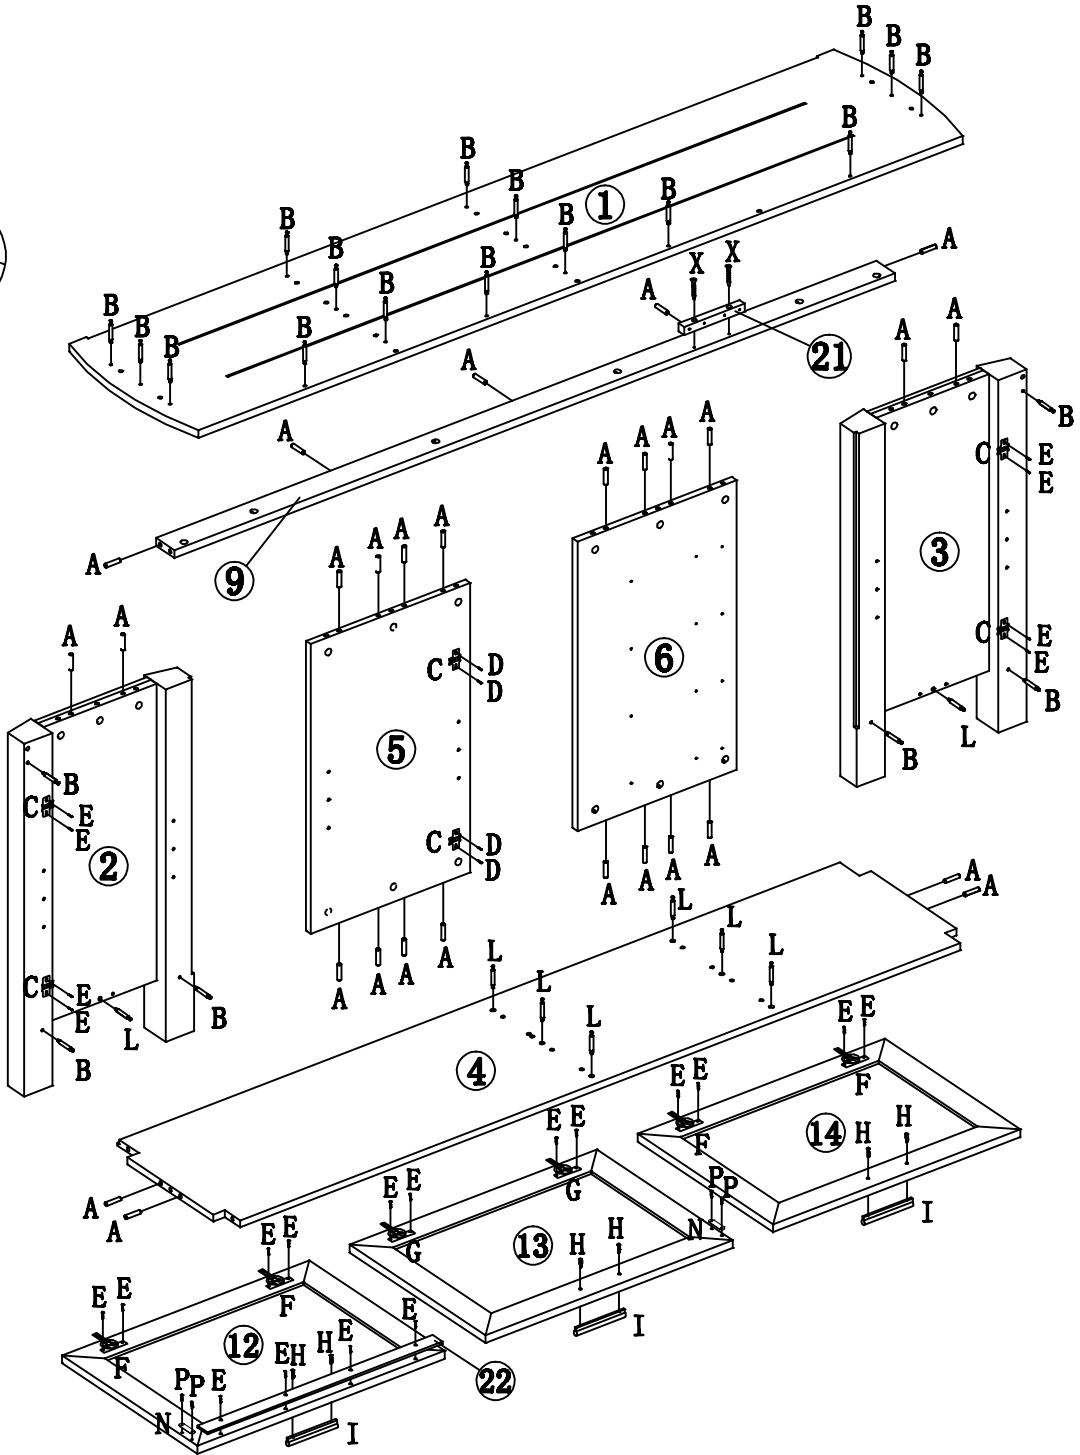

201611, 0011

Hardware List

37-A  ø8×40mm	22-B  ø6×43mm	6-C 	4-D 	50-E  ø4×14mm	4-F 	2-G 
14-H  ø4×22mm	7-I 	1-J  glue	30-K  ø14.5×12mm	8-L  ø6×41mm	2-M 	2-N 
10-O  ø3.5×16mm	4-P  ø3×12mm	1-Q 	16-R  ø4×30mm	6-S 	8-T  ø5×15mm	8-U  350mm
8-V  350mm	24-W  ø3.5×13mm	2-X  ø4×25mm	40-Y 	16-Z  ø6×31mm	16-#  ø12×10mm	

Parts List

Item No.	Description	Quantity	Remarks
1	Top	1	
2	Left side panel	1	
3	Right side panel	1	
4	Bottom	1	
5	Left middle panel	1	
6	Right middle panel	1	
7	Big adjustable shelf	1	
8	Small adjustable shelf	1	
9	Front top belt	1	
10	Left and right back panel	2	
11	Middle back panel	2	
12	Left door	1	
13	Middle door	1	
14	Right door	1	
15	Drawer front	4	
16	Drawer left side	4	
17	Drawer right side	4	
18	Drawer back	4	
19	Drawer bottom	4	
20	Adjustable leg	1	
21	Door stopper	1	
22	Door Article seam	1	

2

U×8

V×8

3

U×8

E×24

4

 K×6

Y×40

Q×1

8

9

10

V×8

W×24

Z×16