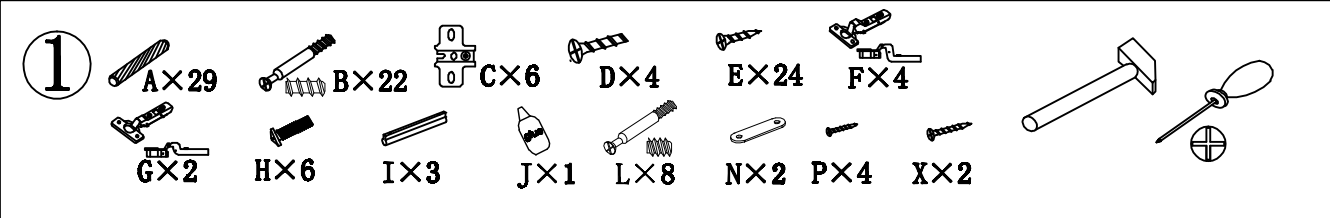

201611, 0011

Hardware List

37-A  ø8×40mm	22-B  ø6×43mm	6-C 	4-D 	50-E  ø4×14mm	4-F 	2-G 
14-H  ø4×22mm	7-I 	1-J  glue	30-K  ø14.5×12mm	8-L  ø6×41mm	2-M 	2-N 
10-O  ø3.5×16mm	4-P  ø3×12mm	1-Q 	16-R  ø4×30mm	6-S 	8-T  ø5×15mm	8-U  350mm
8-V  350mm	24-W  ø3.5×13mm	2-X  ø4×25mm	40-Y 	16-Z  ø6×31mm	16-#  ø12×10mm	

Parts List

Item No.	Description	Quantity	Remarks
1	Top	1	
2	Left side panel	1	
3	Right side panel	1	
4	Bottom	1	
5	Left middle panel	1	
6	Right middle panel	1	
7	Big adjustable shelf	1	
8	Small adjustable shelf	1	
9	Front top belt	1	
10	Left and right back panel	2	
11	Middle back panel	2	
12	Left door	1	
13	Middle door	1	
14	Right door	1	
15	Drawer front	4	
16	Drawer left side	4	
17	Drawer right side	4	
18	Drawer back	4	
19	Drawer bottom	4	
20	Adjustable leg	1	
21	Door stopper	1	
22	Door Article seam	1	