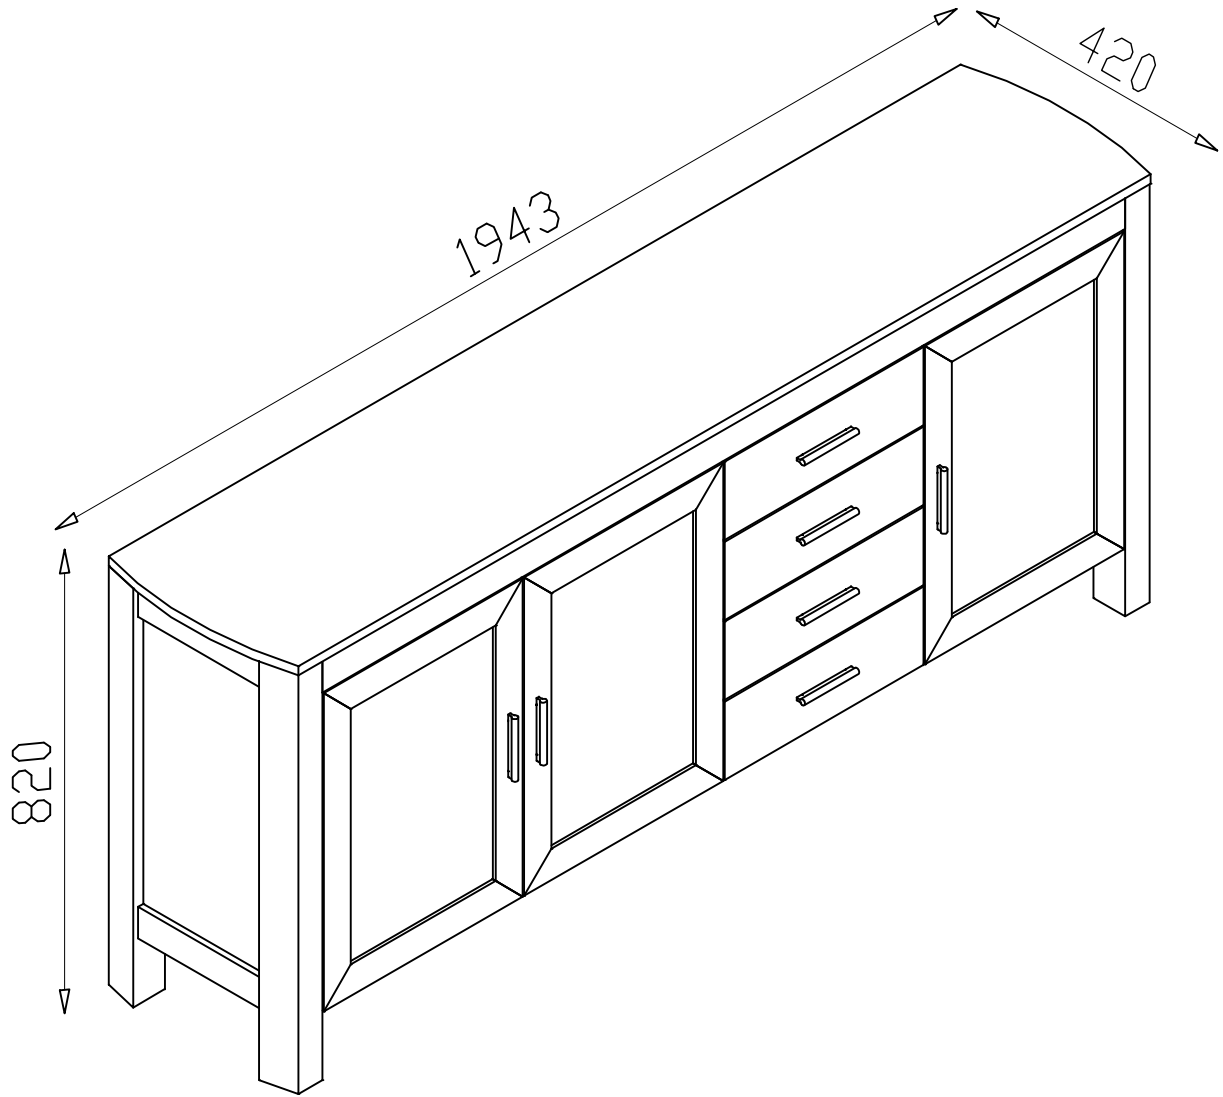

201611, 0011

Hardware List

37-A  ø8×40mm	22-B  ø6×43mm	6-C 	4-D 	50-E  ø4×14mm	4-F 	2-G 
14-H  ø4×22mm	7-I 	1-J  glue	30-K  ø14.5×12mm	8-L  ø6×41mm	2-M 	2-N 
10-O  ø3.5×16mm	4-P  ø3×12mm	1-Q 	16-R  ø4×30mm	6-S 	8-T  ø5×15mm	8-U  350mm
8-V  350mm	24-W  ø3.5×13mm	2-X  ø4×25mm	40-Y 	16-Z  ø6×31mm	16-#  ø12×10mm	

Parts List

Item No.	Description	Quantity	Remarks
1	Top	1	
2	Left side panel	1	
3	Right side panel	1	
4	Bottom	1	
5	Left middle panel	1	
6	Right middle panel	1	
7	Big adjustable shelf	1	
8	Small adjustable shelf	1	
9	Front top belt	1	
10	Left and right back panel	2	
11	Middle back panel	2	
12	Left door	1	
13	Middle door	1	
14	Right door	1	
15	Drawer front	4	
16	Drawer left side	4	
17	Drawer right side	4	
18	Drawer back	4	
19	Drawer bottom	4	
20	Adjustable leg	1	
21	Door stopper	1	
22	Door Article seam	1	

2

U×8

V×8

3

U×8

E×24

4

 K×6

Y×40

Q×1

8

9

10

V×8

W×24

Z×16