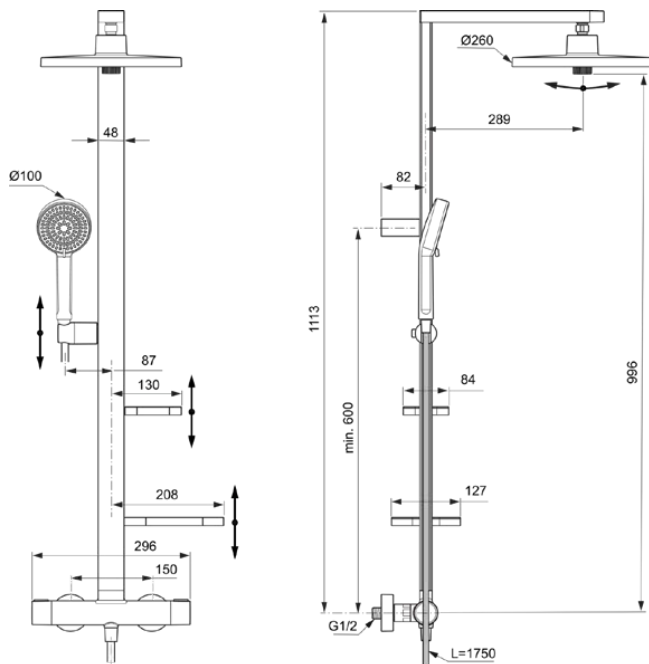

ALU+

BD583XG

Alu+ | Exposed shower system 356x501x1113 mm in matt black finish, 12.0 l/min (3 bar) | Multiple showering functions, Thermostatic function, Water & Energy savings

Image & drawing

General information

Product type:	Shower systems
Sub product type:	Exposed shower system
Brand:	Ideal Standard
Suite name:	Alu+
Designer:	Palomba Serafini Associati
Colour:	XG - Matt Black
Surface finish effect:	matt
Height (mm):	1113
Width (mm):	356
Length / Projection (mm):	501
Fixing method:	S-coupling
Net weight (kg):	6.92
EAN code:	3800861117162

Included products

BD581XG:	IDEALRAIN ALU+ Overhead shower 260x91x260 mm in matt black finish, 12 l/min (3 bar)
BD580XG:	IDEALRAIN ALU+ Multi function handspray 100x56x232 mm in matt black finish, 8 l/min (3 bar)
BE175XG:	IDEALRAIN Shower hose 1750 mm in matt black finish