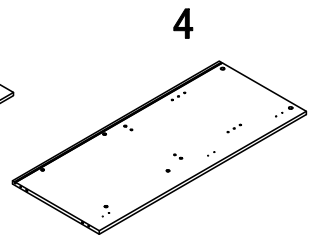

INSTRUCTION MANUAL

PUNTO.OCCASIONAL CABINET 2D/4 INNER DRAWERS

By Cambres Design

teulat

www.teulat.es

Needed for assembling

Min. twopersons

Content of the boxes

Top x1

Bottom x1

Left side x1

Right side x1

Central division x1

Insist shelf x1

Left rail board x1

Right rail board x1

Center shelf x2

Top drawer front x2

Bottom drawer front x2

Top drawer left x2

Top drawer right x2

Top drawer back x2

Bottom drawer left x2

Bottom drawer right x2

Bottom drawer back x2

drawer Bottom rail x4

Drawer bottom x4

Top back x2

Bottom back x2

Left door x1

Right door x1

Legs x2