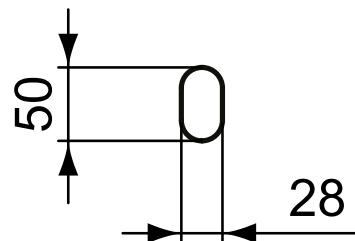

Ideal Standard

Conca

Article-No.: T4507A5

## Single robe hook - round

Conca round single robe hook. Included fixing set.

Colour: A5 - Magnetic Grey

### More product details:

Type:	Robe hook
Mounting:	Wall mounted
Style:	Contemporary
Net Weight (kg):	0,12
Material:	PVD coated brass
Designer:	Palomba Serafini Associati
Height (mm):	50
Width (mm):	28
Depth (mm):	49
Shape:	Round