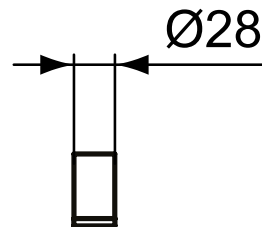

Ideal Standard

Conca

Article-No.: T4507A5

## Single robe hook - round

Conca round single robe hook. Included fixing set.

Colour: A5 - Magnetic Grey

### More product details:

Type:	Robe hook
Mounting:	Wall mounted
Style:	Contemporary
Net Weight (kg):	0,12
Material:	PVD coated brass
Designer:	Palomba Serafini Associati
Height (mm):	50
Width (mm):	28
Depth (mm):	49
Shape:	Round