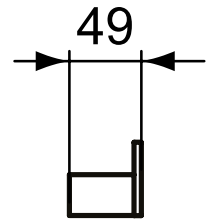

Ideal Standard

Conca

Article-No.: T4507A5

Single robe hook - round

Conca round single robe hook. Included fixing set.

Colour: A5 - Magnetic Grey

More product details:

Type:	Robe hook
Mounting:	Wall mounted
Style:	Contemporary
Net Weight (kg):	0,12
Material:	PVD coated brass
Designer:	Palomba Serafini Associati
Height (mm):	50
Width (mm):	28
Depth (mm):	49
Shape:	Round